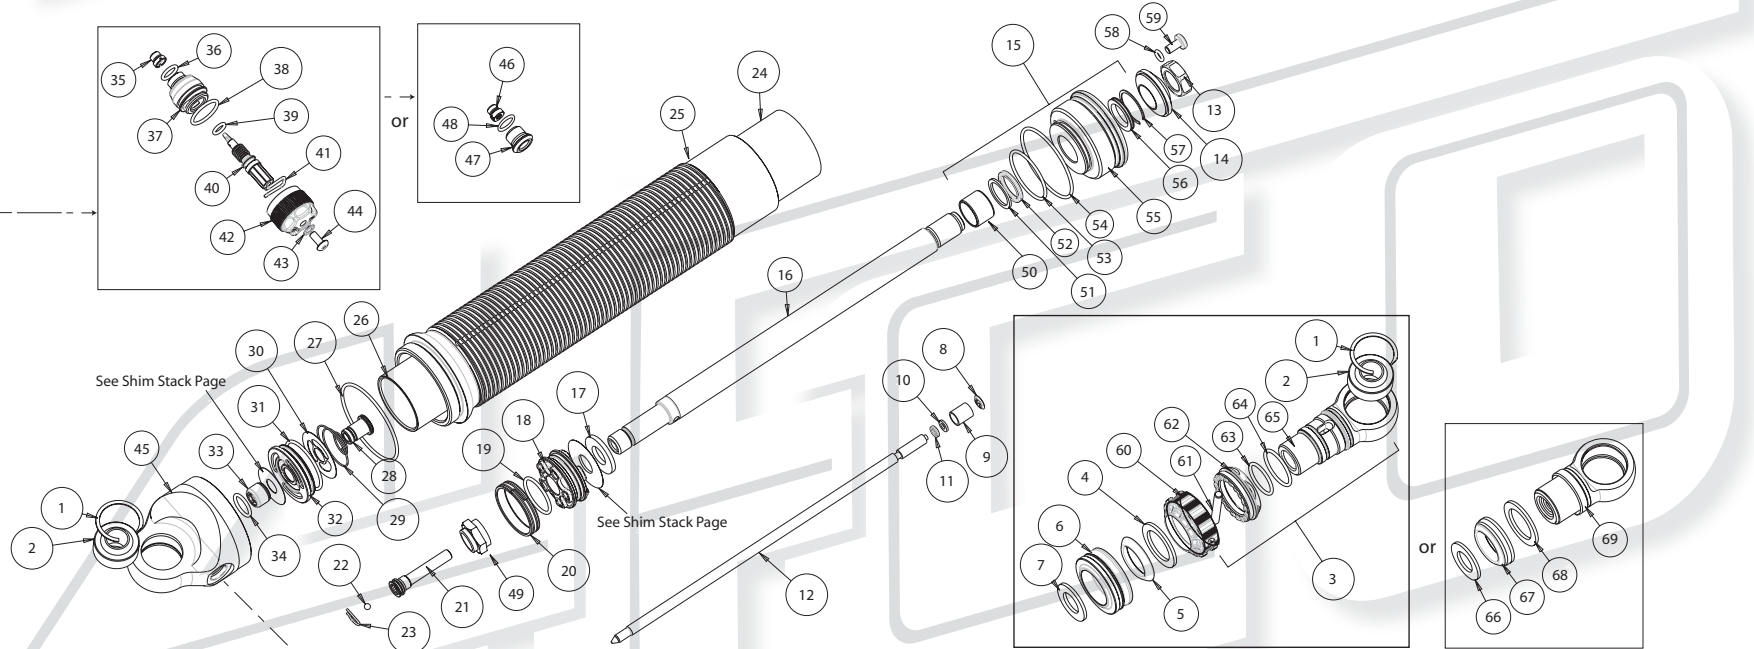

T2

twin-tube Double / Single Adjustable

LIT 506 REV B

T2 DOUBLE / SINGLE ADJUSTABLE MAIN EXPLODED VIEW / COMPONENT LIST

1	1070X-1	BEARING CLIP	A550070004X	SHAFT-4" ADJUSTABLE	BR56007	GAS BAG 7" SHOCK	35	A550030013X	NEEDLE SEAT COMPRESSION	51	A550060042X	O-RING		
2	1071X	SPHERICAL BEARING	A550070005X	SHAFT-5" ADJUSTABLE	A550020026X	GAS BAG 8" SHOCK	36	A550060017X	O-RING	52	A550060014X	BACKUP RING		
3	20177R	ROD END ASSY, STD LENGTH	A550070006X	SHAFT-6" ADJUSTABLE	A550020026X	GAS BAG 9" SHOCK	37	A550030011X	COMP ADJUSTER HOUSING	53	A550060034X	O-RING		
	20177	ROD END ASSY, 1" EXT	A550070007X	SHAFT-7" ADJUSTABLE	25	A550010073X	RES TUBE 3" T2	38	BR31079	O-RING	54	BR57002	O-RING	
	20177-1	ROD END ASSY, 2" EXT	A550070008X	SHAFT-8" ADJUSTABLE		A550010074X	RES TUBE 4" T2	39	A550060018X	O-RING	55	A550010095X	ROD GUIDE	
4	A550090005X	SUPPORT WASHER	A550070009X	SHAFT-9" ADJUSTABLE		A550010075X	RES TUBE 5" T2	40	A550090002X	COMP ADJUSTMENT NEEDLE	56	A550060002X	SCRAPER RING	
5	A550090003X	SWIVEL BEARING (PLASTIC)	A550070013X	SHAFT-3" NON ADJUSTABLE		A550010076X	RES TUBE 6" T2	41	A550090001X	COMP ADJUSTMENT CLIP	57	A550080075X	RETAINING RING	
6	A550090004X	SWIVEL BEARING (METAL)	A550070014X	SHAFT-4" NON ADJUSTABLE		A550010077X	RES TUBE 7" T2	42	A550040007X	COMPRESSION KNOB	58	BR57023	O-RING	
7	A550090006X	RETAINING WASHER	A550070015X	SHAFT-5" NON ADJUSTABLE		A550010078X	RES TUBE 8" T2	43	A550090029X	LOCKWASHER	59	BR57022	BLEEDER SCREW	
8	A550010025X	RETAINING CLIP	A550070016X	SHAFT-6" NON ADJUSTABLE		A550010079X	RES TUBE 9" T2	44	A550090016X	COMPRESSION KNOB SCREW	60	A550010011X	REBOUND KNOB	
9	A550030010X	REBOUND NEEDLE SPRING	A550070017X	SHAFT-7" NON ADJUSTABLE	26	A550010090X	PRESSURE TUBE 3" SHOCK	45	A550010072X	END CAP	61	A550030001X	DOWEL 3/16" x 1-1/4"	
10	A550060010X	BACKUP RING (WHITE)	A550070018X	SHAFT-8" NON ADJUSTABLE		A550010091X	PRESSURE TUBE 4" SHOCK	46	A550030070X	NON-ADJ JET (NO BLEED)	62	A550040001X	DETENT REBOUND ADJ	
11	A550060009X	QUAD RING (BLACK)	A550070019X	SHAFT-9" NON ADJUSTABLE		A550010092X	PRESSURE TUBE 5" SHOCK		A550030071X	NON-ADJ JET (.020")	63	A550060011X	O-RING 18 NBR	
12	A550030033X	REBOUND NEEDLE 3" SHAFT	17	A550090046X	STOP WASHER	A550010093X	PRESSURE TUBE 6" SHOCK		A550030072X	NON-ADJ JET (.030")	64	A550060012X	O-RING 20 NBR	
	A550030034X	REBOUND NEEDLE 4" SHAFT	18	A550010031X	SHOCK PISTON	A550010094X	PRESSURE TUBE 7" SHOCK		A550030073X	NON-ADJ JET (.040")	65	A550010001X	ROD END ADJUSTABLE	
	A550030035X	REBOUND NEEDLE 5" SHAFT	19	A550060012X	O-RING	A550010095X	PRESSURE TUBE 8" SHOCK		A550030074X	ADJ JET (.010")		A550010034X	1" EXT ROD END ADJ	
	A550030036X	REBOUND NEEDLE 6" SHAFT	20	A550060023X	SHOCK PISTON WEAR RING	A550010096X	PRESSURE TUBE 9" SHOCK		A550030075X	ADJ JET (.015")		A550010035X	2" EXT ROD END ADJ	
	A550030037X	REBOUND NEEDLE 7" SHAFT	21	A550010005X	VALVE SEAT	27	A550060013X	BODY TO END CAP O-RING		A550030076X	ADJ JET (.024")	66	A550090006X	RETAINING WASHER
	A550030038X	REBOUND NEEDLE 8" SHAFT	22	A550090083X	CHECK BALL 11/64" DIA	28	A550010032X	BASE VALVE PIN		A550030077X	ADJ JET (.027")	67	20128D-2	SWIVEL DELETE CUP
	A550030039X	REBOUND NEEDLE 9" SHAFT	A550090012X	CHECK BALL 9/64" DIA	29	A550020021X	CHECK VALVE SPRING		A550030078X	ADJ JET (.033")	68	A550090005X	SUPPORT WASHER	
13	A550090073X	JAM NUT	23	A550090010X	CHECK BALL RETAINING CLIP	30	A550020007X	CHECK VALVE		A550030079X	ADJ JET (.037")	69	A550010190	ROD END NON ADJUSTABLE
14	A550090085Y	TRAVEL MARKER (YELLOW)	24	A550020033X	GAS BAG 3" SHOCK	31	A550060034X	BASE VALVE O-RING	47	A550090049X	NON-ADJ PLUG		A550010191	2" EXT ROD END NON ADJ
	A550090085X	TRAVEL MARKER (BLACK)	SK1008	GAS BAG 4" SHOCK	32	A550030012X	BASE VALVE	48	A550060017X	O-RING		A550010036	1" EXT ROD END NON ADJ	
15	A55010095X	ROD GUIDE ASSY	A550020025X	GAS BAG 5" SHOCK	33	A550010033X	BASE VALVE NUT	49	A550090012X	1/2-20 NUT				
16	A550070003X	SHAFT-3" ADJUSTABLE	BR56007	GAS BAG 6" SHOCK	34	A550060024X	END CAP O-RING	50	A550090030X	BUSHING				