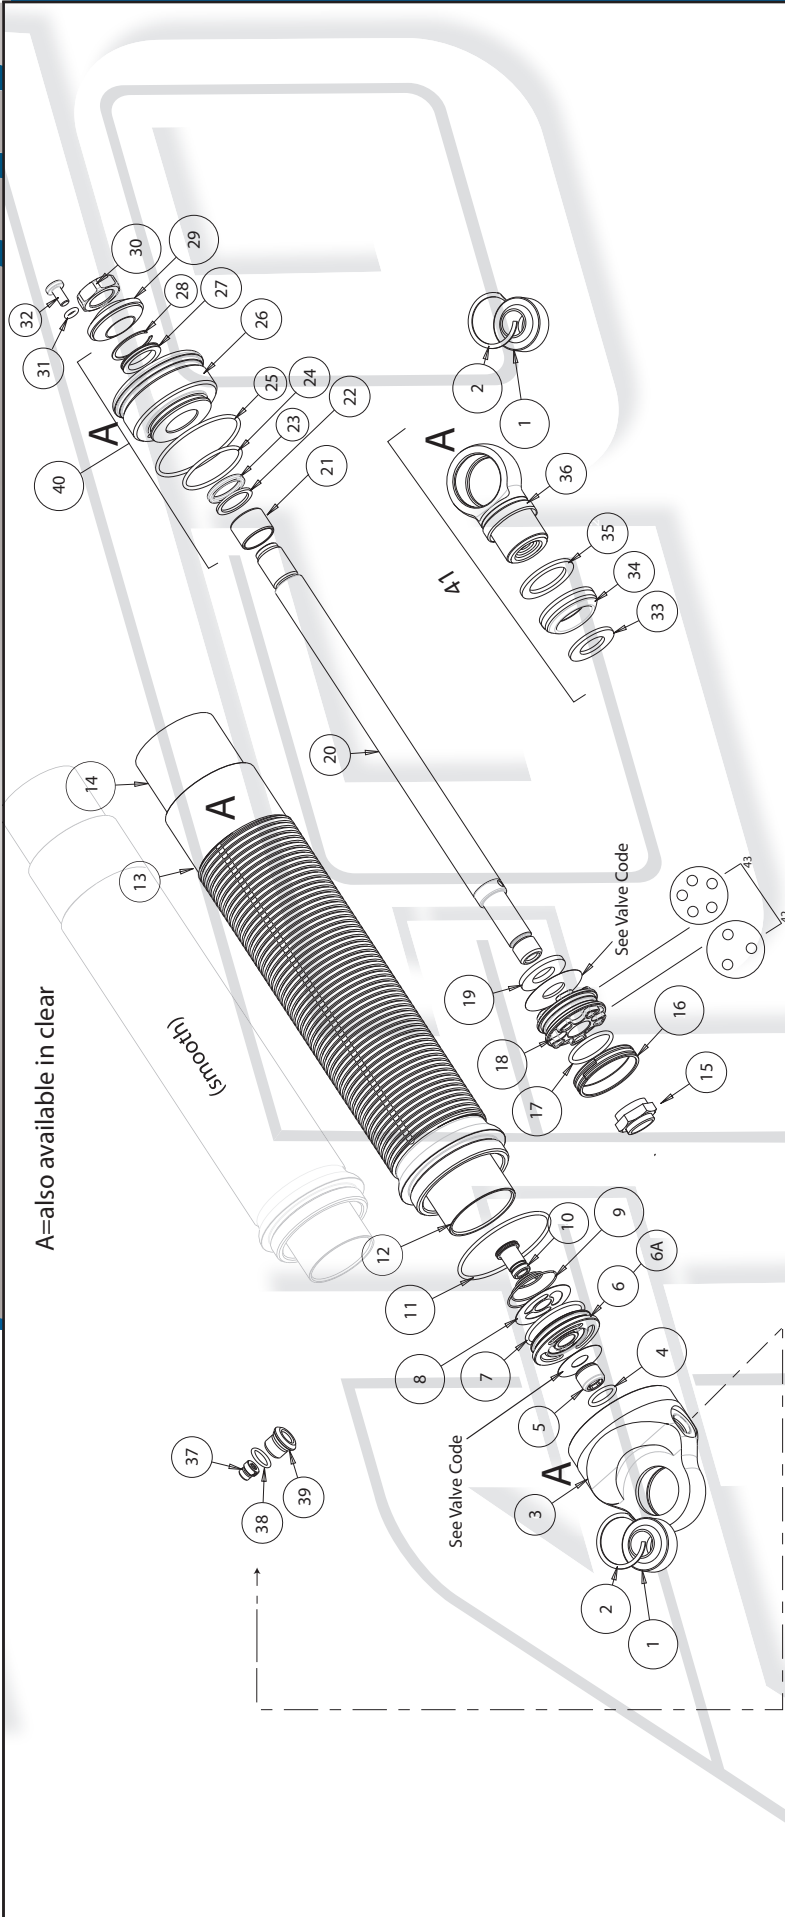

rebuildable
TWIN-TUBE

13T REBUILDABLE TWIN TUBE MAIN EXPLODED VIEW / COMPONENT LIST

13T or 11T

1	1081X	SPHERICAL BEARING	A550010096X	PRESSURE TUBE 9" SHOCK	BR56007	GAS BAG 6" SHOCK	A550030071X	NON-ADJ JET (.020")	
2	1070X-1	BEARING CLIP	A550010073X	RES TUBE 3" T2	BR56007	GAS BAG 7" SHOCK	A550030072X	NON-ADJ JET (.030")	
3	A550010072X	END CAP	A550010074X	RES TUBE 4" T2	A550020026X	GAS BAG 8" SHOCK	A550030073X	NON-ADJ JET (.040")	
4	A550060024X	END CAP O-RING	A550010075X	RES TUBE 5" T2	A550020026X	GAS BAG 9" SHOCK	A550030074X	ADJ JET (.010")	
5	A550010033X	BASE VALVE NUT-TQ 99in.lbs.	A550010076X	RES TUBE 6" T2	A550090012X	1/2-20 NUT-TQ 22ft.lbs.	A550030075X	ADJ JET (.015")	
6	A550030012X	BASE VALVE	A550010077X	RES TUBE 7" T2	A550060023X	SHOCK PISTON WEAR RING	A550030076X	ADJ JET (.027")	
6A	A5500300142X	LINEAR BASE VALVE-OPTION	A550010078X	RES TUBE 8" T2	A550060012X	O-RING	A550030077X	ADJ JET (.027")	
7	A550060034X	BASE VALVE O-RING	A550010079X	RES TUBE 9" T2	A550010031X	SHOCK PISTON	A550030078X	ADJ JET (.033")	
8	A550020007X	CHECK VALVE	A550010183X	SMOOTH RES TUBE 3"	A550090146X	STOP WASHER	A550030079X	ADJ JET (.037")	
9	A550020021X	CHECK VALVE SPRING	A550010184X	SMOOTH RES TUBE 4"	A550070073X	SHAFT-3" NON ADJUSTABLE	38	A550060017X	O-RING
10	A550010032X	BASE VALVE PIN	A550010185X	SMOOTH RES TUBE 5"	A550070074X	SHAFT-4" NON ADJUSTABLE	39	A550090049X	NON-ADJ PLUG
11	A550060013X	BODY TO END CAP O-RING	A550010186X	SMOOTH RES TUBE 6"	A550070075X	SHAFT-5" NON ADJUSTABLE	40	A550100095X	ROD GUIDE ASSEMBLY
12	A550010090X	PRESSURE TUBE 3" SHOCK	A550010187X	SMOOTH RES TUBE 7"	A550070076X	SHAFT-6" NON ADJUSTABLE	41	20176-1	ROD END ASSEMBLY
A550010091X	PRESSURE TUBE 4" SHOCK	A550010188X	SMOOTH RES TUBE 8"	A550070077X	SHAFT-7" NON ADJUSTABLE	A550070077X	36	A550010191X	STANDARD
A550010092X	PRESSURE TUBE 5" SHOCK	A550010189X	SMOOTH RES TUBE 9"	A550070078X	SHAFT-8" NON ADJUSTABLE	A550070078X	35	A550010191X	WASHER
A550010093X	PRESSURE TUBE 6" SHOCK	A550020033X	GAS BAG 3" SHOCK	A550070079X	SHAFT-9" NON ADJUSTABLE	A550010036X	34	A550010191X	WASHER
A550010094X	PRESSURE TUBE 7" SHOCK	SK1008	GAS BAG 4" SHOCK	A550070079X	SHAFT-9" NON ADJUSTABLE	2" EXTENSION	33	A550010191X	WASHER
A550010095X	PRESSURE TUBE 8" SHOCK	A550020025X	GAS BAG 5" SHOCK	22	A550060042X	O-RING	32	BR57022	BLEEDER SCREW
							33	A550090203X	RETAINING WASHER
							34	20128D-2	SWIVEL DELETE CUP
							35	A550090005X	STANDARD
							36	A550010191X	WASHER
							37	A550030070X	NON-ADJ JET (NO BLEED)
							38	BR57023	O-RING
							39	A550090049X	NON-ADJ PLUG
							40	A550100095X	ROD GUIDE ASSEMBLY
							41	20176-1	ROD END ASSEMBLY
							42	A550090201X	3 HOLE PLATE (OPTION)
							43	A550090202X	5 HOLE PLATE (OPTION)